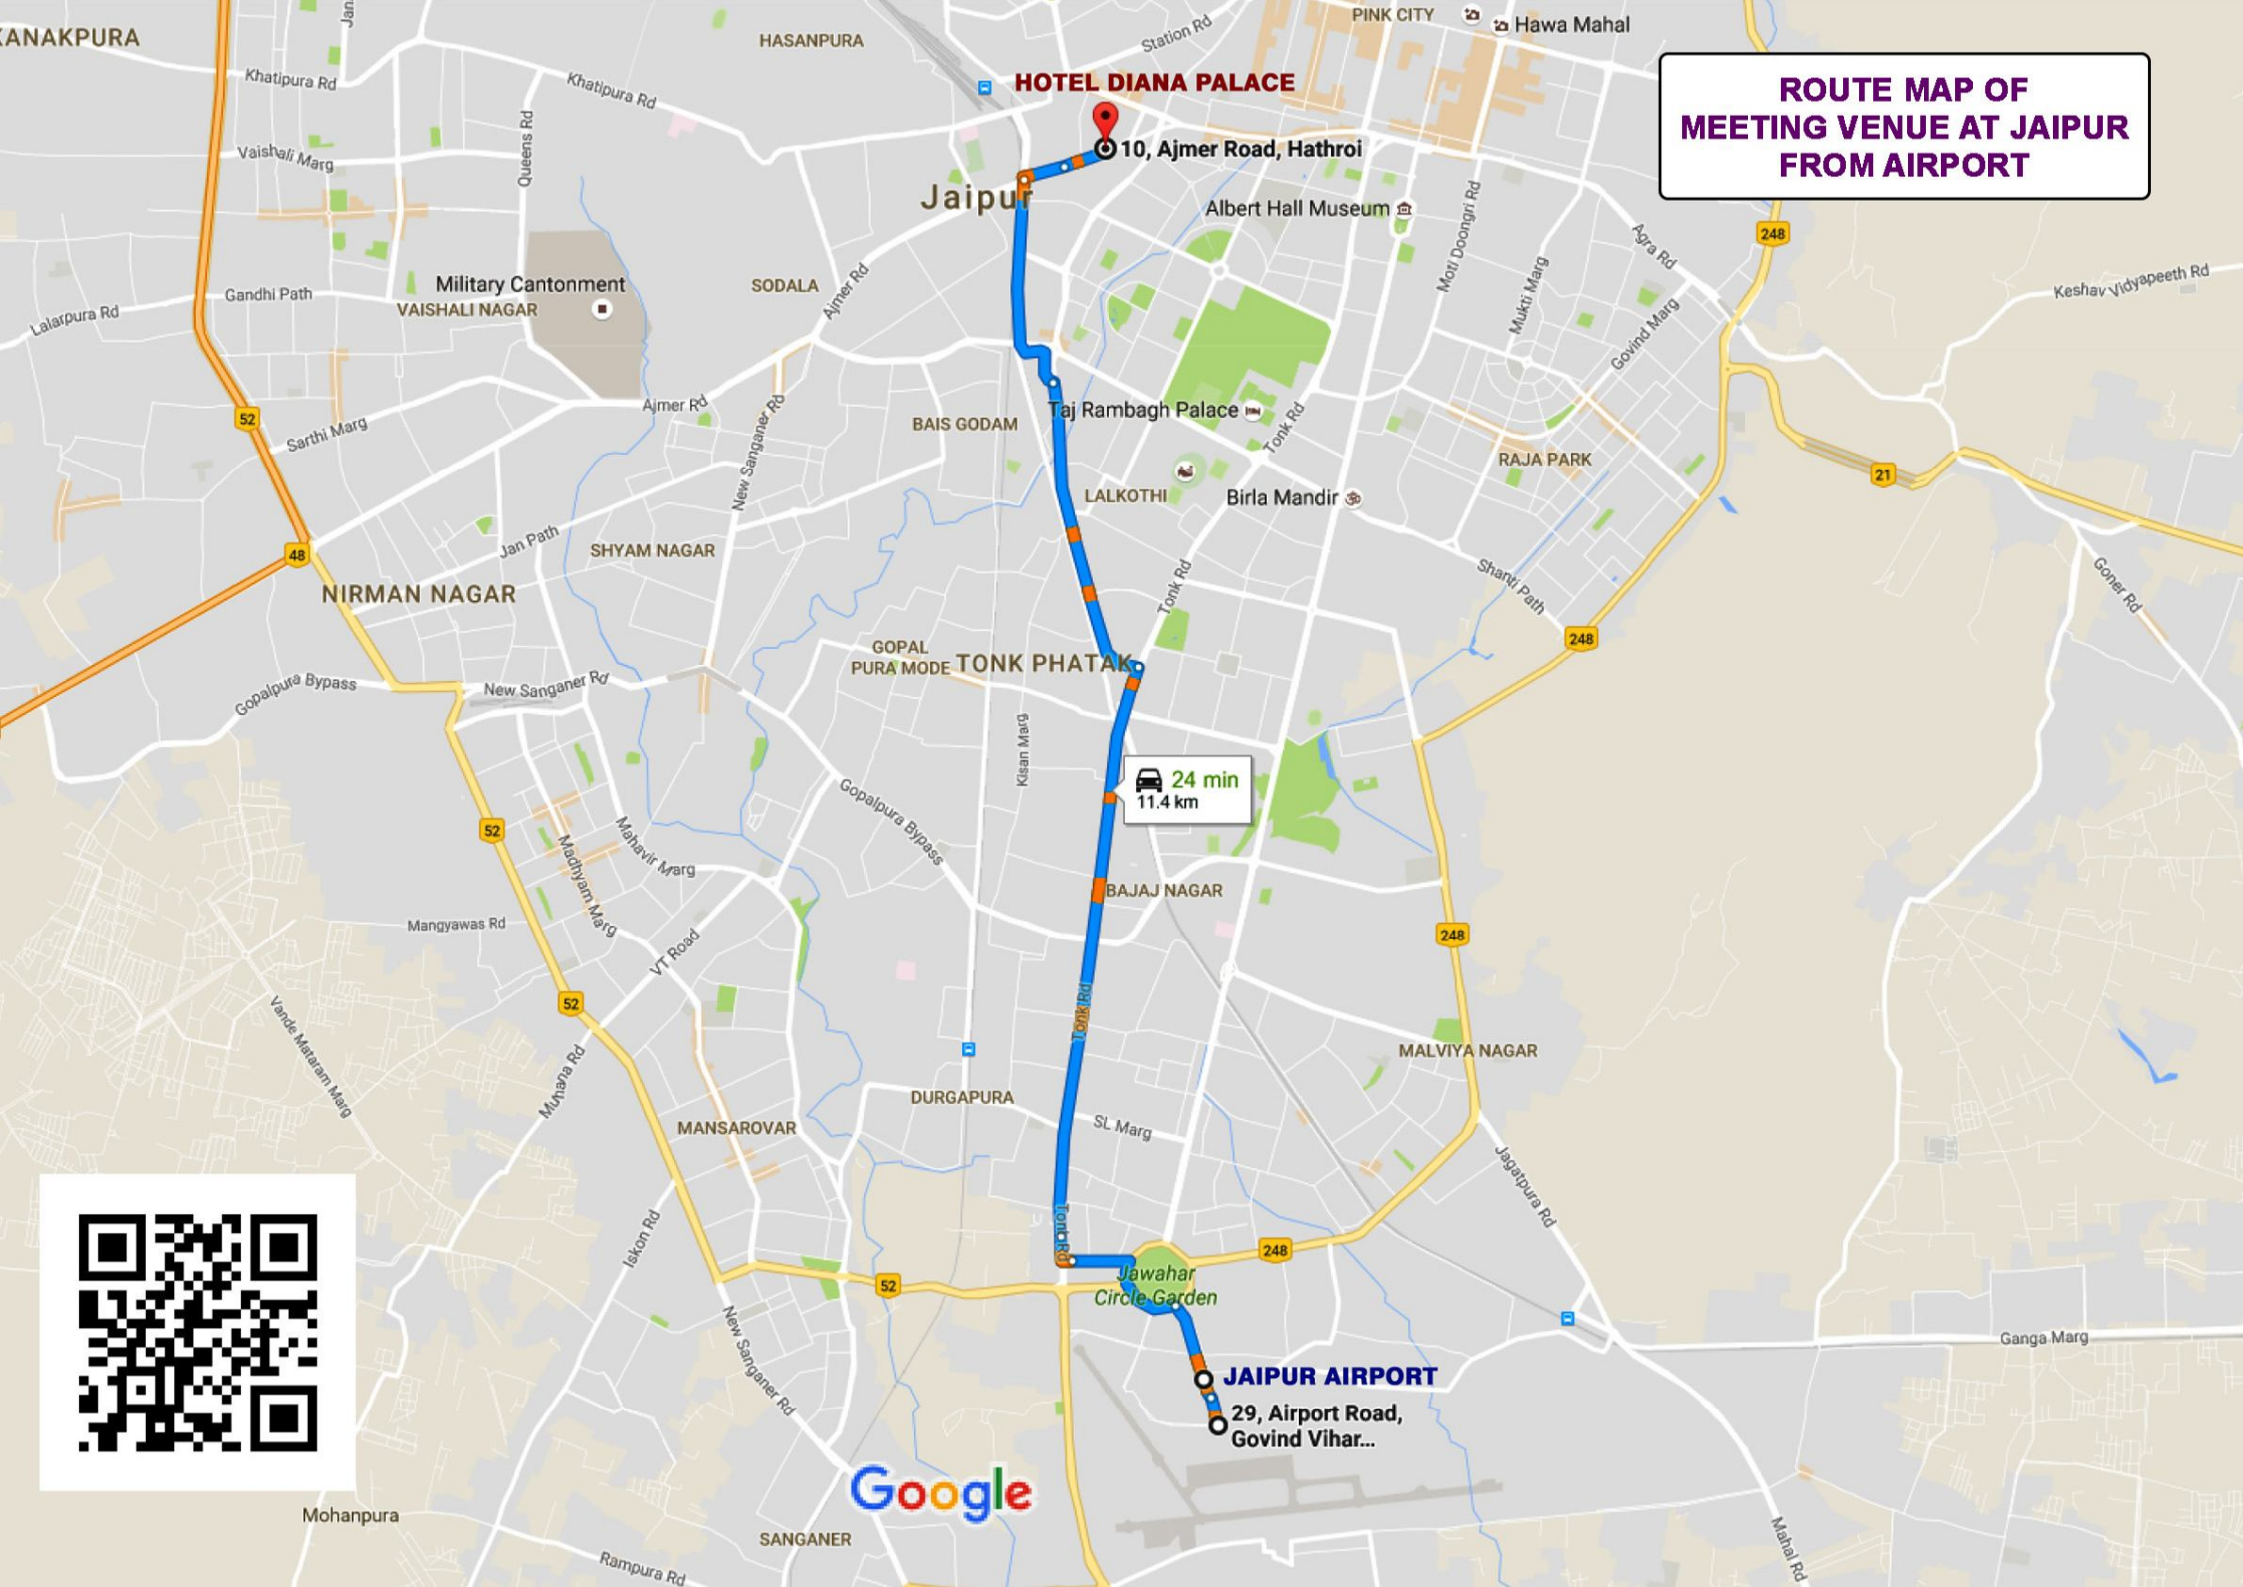

**ROUTE MAP OF MEETING VENUE AT JAIPUR FROM RLY.STN.**

Akshardham Stones Pvt. Ltd

**ROUTE MAP OF MEETING VENUE AT JAIPUR FROM AIRPORT**

**HOTEL DIANA PALACE**

10, Ajmer Road, Hathroi

Jaipur

Albert Hall Museum

Military Cantonment  
VAISHALI NAGAR

SODALA

BAIS GODAM

Taj Rambagh Palace

RAJA PARK

NIRMAN NAGAR

SHYAM NAGAR

LALKOTHI

Birla Mandir

GOPAL PURA MODE  
TONK PHATAK

24 min  
11.4 km

BAJAJ NAGAR

MALVIYA NAGAR

MANSAROVAR

DURGAPURA

SL Marg

Jawahar Circle Garden

**JAIPUR AIRPORT**

29, Airport Road, Govind Vihar...

Google

Mohanpura

SANGANER

Rampura Rd